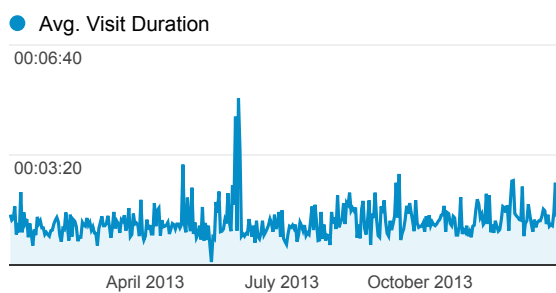

196,274
% of Total: 100.00% (196,274)

Avg. Visit Duration

00:01:10
Site Avg: 00:01:10 (0.00%)

Visits by Traffic Type

- organic
- direct
- referral
- email

Visits and Pageviews by Mobile

Mobile (Including Tablet)	Visits	Pageviews
No	104,746	152,589
Yes	33,709	43,685

Pageviews

Visits

Avg. Visit Duration

Visits and Avg. Visit Duration by Country/Territory

Country / Territory	Visits	Avg. Visit Duration
United States	71,220	00:01:05
India	11,638	00:01:24
Canada	7,749	00:00:59
Italy	7,651	00:01:02
United Kingdom	5,094	00:01:58
Philippines	4,714	00:01:25
Australia	2,884	00:00:44
Germany	1,536	00:01:07
Ireland	1,230	00:01:01
Spain	1,032	00:01:02