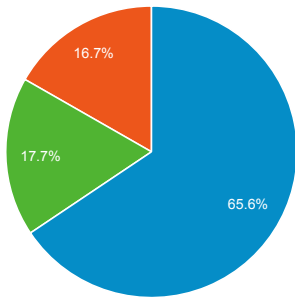

196,274
% of Total: 100.00% (196,274)

Avg. Visit Duration

00:01:10
Site Avg: 00:01:10 (0.00%)

Visits by Traffic Type

- organic
- direct
- referral
- email

Visits and Pageviews by Mobile

Mobile (Including Tablet)	Visits	Pageviews
No	104,746	152,589
Yes	33,709	43,685

Pageviews

Visits

Avg. Visit Duration

Visits and Avg. Visit Duration by Country/Territory

Country / Territory	Visits	Avg. Visit Duration
United States	71,220	00:01:05
India	11,638	00:01:24
Canada	7,749	00:00:59
Italy	7,651	00:01:02
United Kingdom	5,094	00:01:58
Philippines	4,714	00:01:25
Australia	2,884	00:00:44
Germany	1,536	00:01:07
Ireland	1,230	00:01:01
Spain	1,032	00:01:02