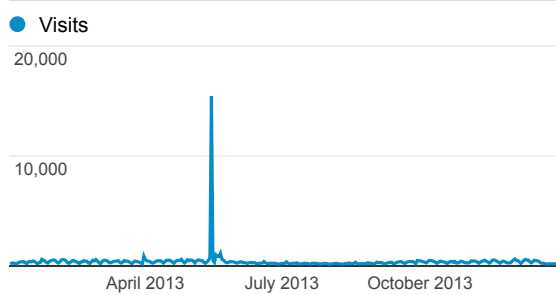

My Dashboard

Jan 1, 2013 - Dec 31, 2013

 All Visits
100.00%

Visits

138,455
% of Total: 100.00% (138,455)

Visitors

113,331
% of Total: 100.00% (113,331)

Pageviews

196,274
% of Total: 100.00% (196,274)

Avg. Visit Duration

00:01:10
Site Avg: 00:01:10 (0.00%)

Visits by Traffic Type

- organic
- direct
- referral
- email

Visits and Pageviews by Mobile

Mobile (Including Tablet)	Visits	Pageviews
No	104,746	152,589
Yes	33,709	43,685

Pageviews

Visits

Avg. Visit Duration

Visits and Avg. Visit Duration by Country/Territory

Country / Territory	Visits	Avg. Visit Duration
United States	71,220	00:01:05
India	11,638	00:01:24
Canada	7,749	00:00:59
Italy	7,651	00:01:02
United Kingdom	5,094	00:01:58
Philippines	4,714	00:01:25
Australia	2,884	00:00:44
Germany	1,536	00:01:07
Ireland	1,230	00:01:01
Spain	1,032	00:01:02