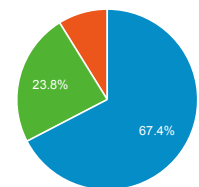

Pageviews by Page

Page	Page Views
/cgi-bin/display.cgi?text=elcc	33,945
/index.shtml	5,155
/cgi-bin/display.cgi?text=odec	4,365
/resources/bio.shtml	3,682
/texts/poems.shtml	3,473
/cgi-bin/display.cgi?text=pppo	3,314

Pageviews

87,351
 % of Total: 100.00% (87,351)

Pageviews

Sessions

Visits and Pages / Visit by Browser

Browser	Sessions	Pages/Session
Chrome	35,227	1.55
Safari	12,681	1.32
Firefox	2,343	1.85
Internet Explorer	1,870	1.46
Edge	1,555	1.75
Samsung Internet	1,168	1.40
UC Browser	1,054	1.17
Android Webview	620	1.38

Visits and Pageviews by Mobile

Mobile (Including Tablet)	Sessions	Page Views
Yes	32,910	43,215
No	25,307	44,136

Visits by Traffic Type

■ organic ■ direct ■ referral

/cgi-bin/display.cgi?tex t=bapo	3,286
/cgi-bin/display.cgi?tex t=odfc	2,513
/cgi-bin/display.cgi?tex t=otad	1,420
/cgi-bin/display.cgi?tex t=sorw	1,109