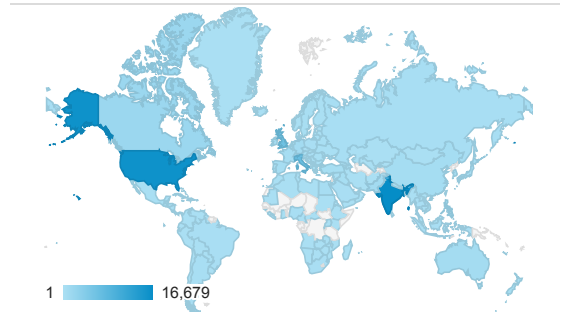

Pageviews by Page

Page	Page Views
/cgi-bin/display.cgi?text=elcc	33,945
/index.shtml	5,155
/cgi-bin/display.cgi?text=odec	4,365
/resources/bio.shtml	3,682
/texts/poems.shtml	3,473
/cgi-bin/display.cgi?text=pppo	3,314

Pageviews

87,351
 % of Total: 100.00% (87,351)

Pageviews

Sessions

Visits and Pages / Visit by Browser

Browser	Sessions	Pages/Session
Chrome	35,227	1.55
Safari	12,681	1.32
Firefox	2,343	1.85
Internet Explorer	1,870	1.46
Edge	1,555	1.75
Samsung Internet	1,168	1.40
UC Browser	1,054	1.17
Android Webview	620	1.38

Visits and Pageviews by Mobile

Mobile (Including Tablet)	Sessions	Page Views
Yes	32,910	43,215
No	25,307	44,136

Visits by Traffic Type

■ organic ■ direct ■ referral

/cgi-bin/display.cgi?tex t=bapo	3,286
/cgi-bin/display.cgi?tex t=odfc	2,513
/cgi-bin/display.cgi?tex t=otad	1,420
/cgi-bin/display.cgi?tex t=sorw	1,109