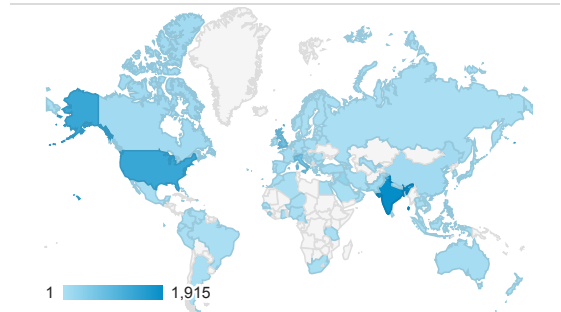

Sessions

Visits and Pages / Visit by Browser

Browser	Sessions	Pages/Session
Chrome	4,332	1.53
Safari	1,091	1.32
Firefox	301	2.52
Edge	165	1.50
Samsung Internet	108	1.46
Opera	43	1.21
Android WebView	41	1.17
UC Browser	32	1.00

Visits and Pageviews by Mobile

Mobile (Including Tablet)	Sessions	Page Views
Yes	3,301	4,365
No	2,926	5,200

Visits by Traffic Type

■ organic ■ direct ■ referral