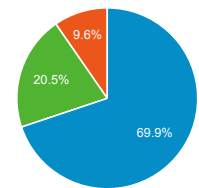

Visits by Traffic Type

■ organic ■ direct ■ referral