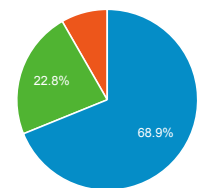

Visits by Traffic Type

■ organic ■ direct ■ referral