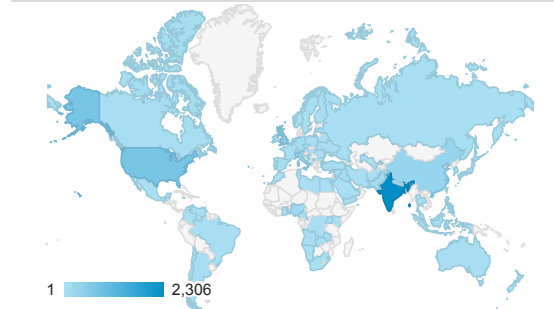

Sessions

Visits and Pages / Visit by Browser

Browser	Sessions	Pages/Session
Chrome	3,582	1.50
Safari	727	1.32
Firefox	192	2.97
Edge	119	1.59
Mozilla Compatible Agent	119	1.01
Opera	85	1.26
Samsung Internet	70	1.39
Android WebView	60	1.47

Visits and Pageviews by Mobile

Mobile (Including Tablet)	Sessions	Page Views
Yes	3,192	4,283
No	1,989	3,535

Visits by Traffic Type

■ organic ■ direct ■ referral