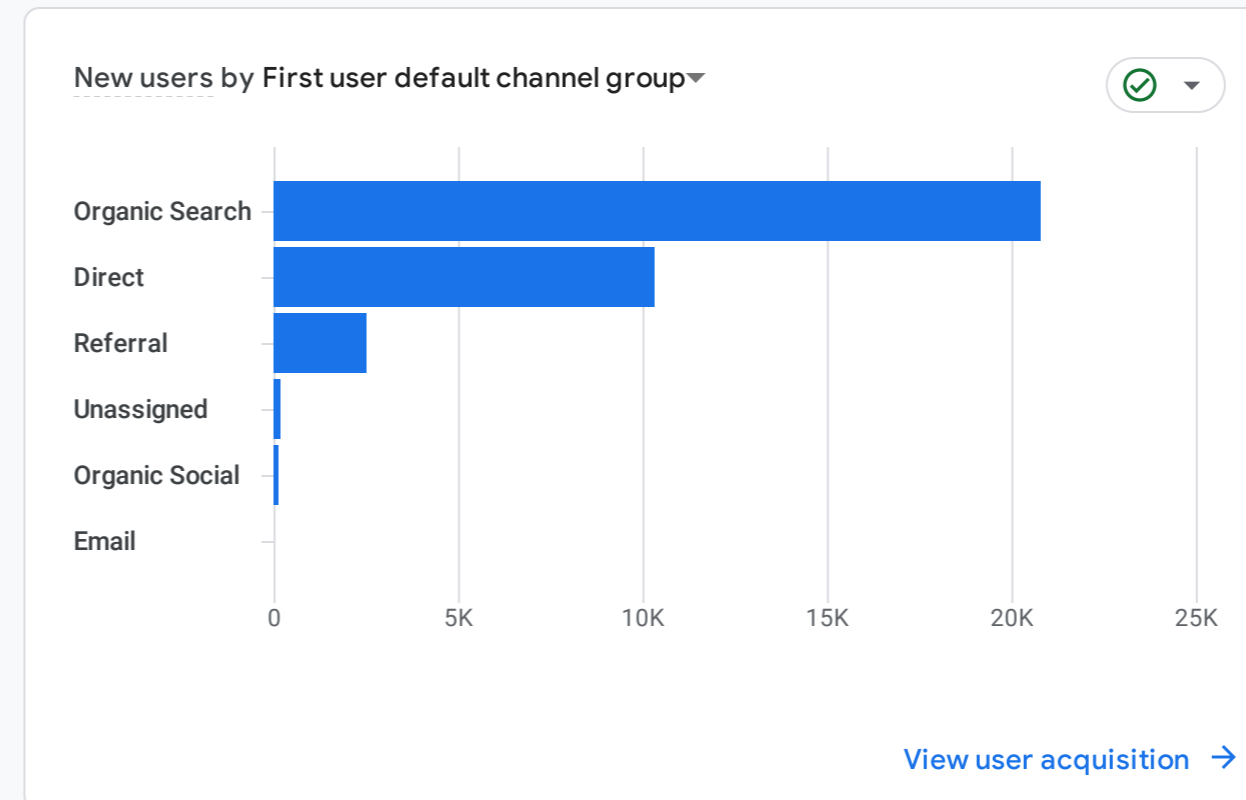

All Users [Add comparison](#)

Custom 1 Jan - 31 Dec 2023

Thomas Gray Archive report

WHERE DO YOUR NEW USERS COME FROM?

WHAT ARE YOUR TOP CAMPAIGNS?

HOW ARE ACTIVE USERS TRENDING?

HOW WELL DO YOU RETAIN YOUR USERS?

WHICH PAGES AND SCREENS GET THE MOST VIEWS?

WHAT ARE YOUR TOP EVENTS?