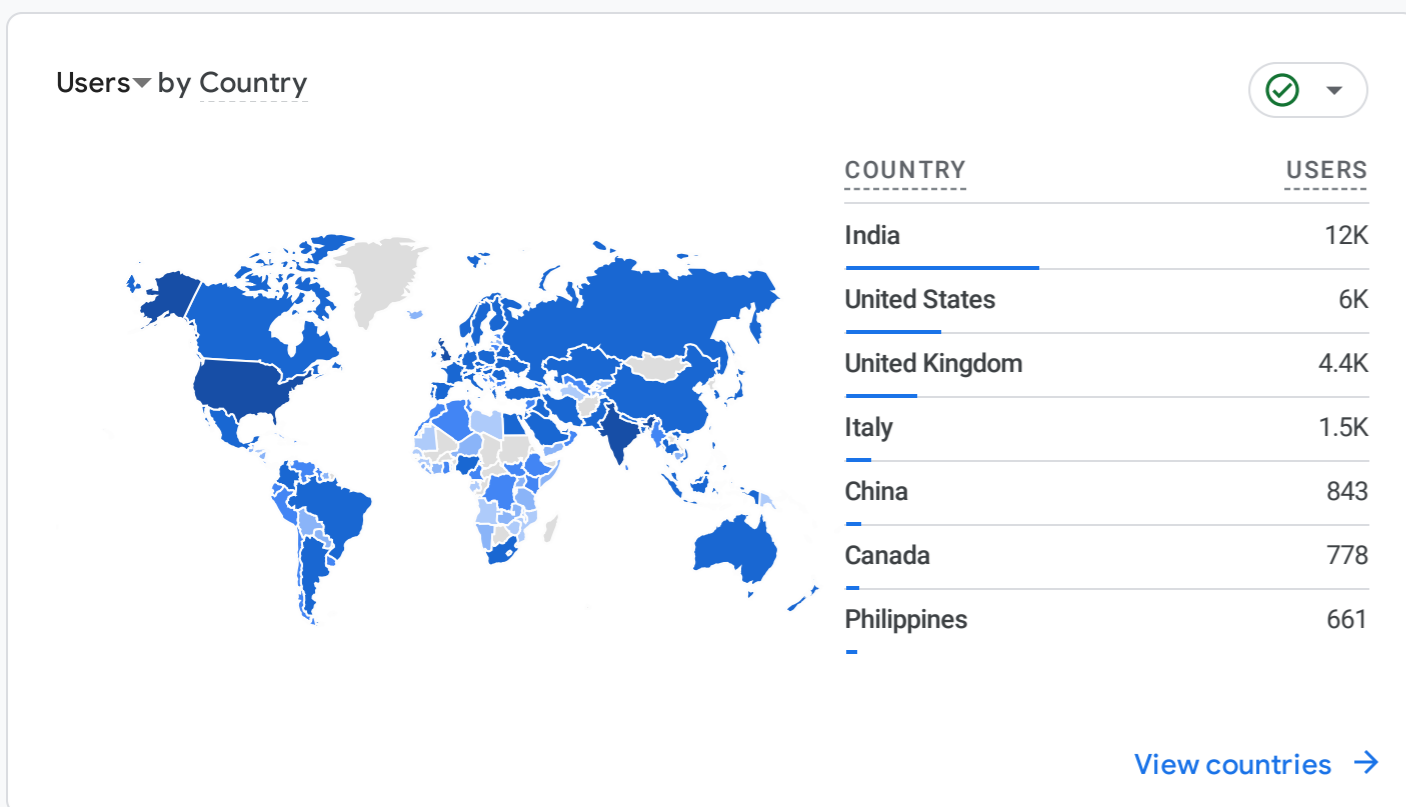

WHAT ARE YOUR TOP CAMPAIGNS?