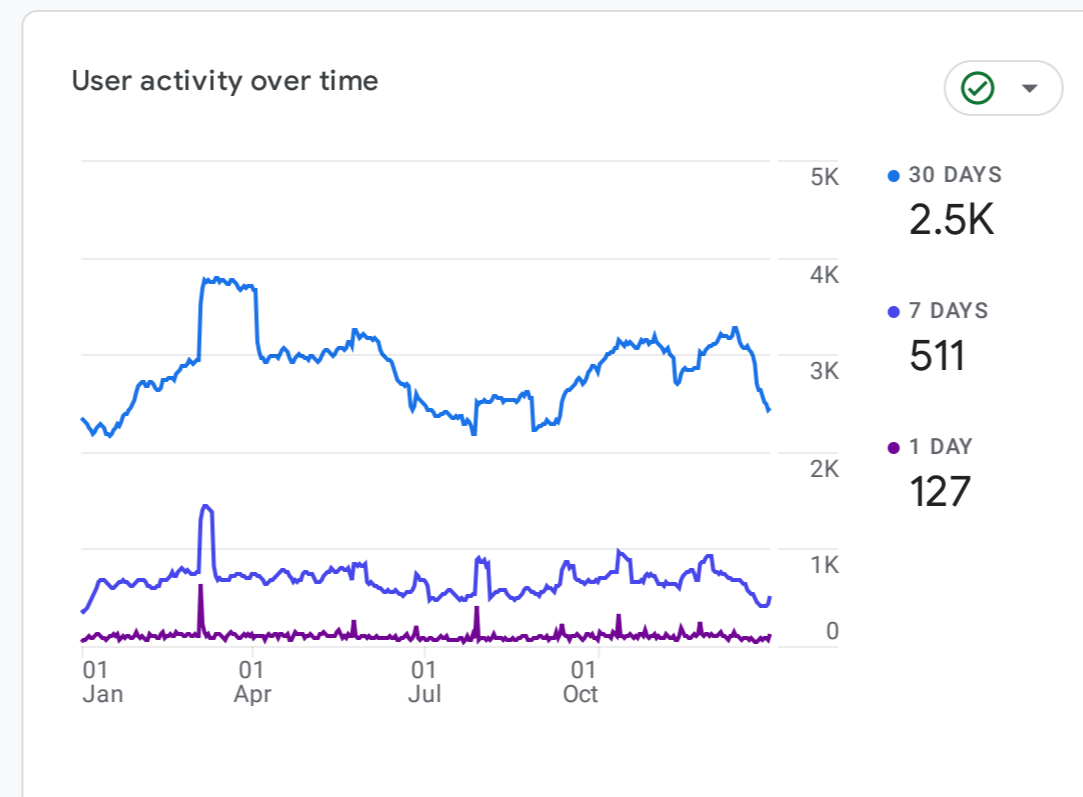

All Users [Add comparison](#)

Custom 1 Jan - 31 Dec 2023

Thomas Gray Archive report

WHERE DO YOUR NEW USERS COME FROM?

WHAT ARE YOUR TOP CAMPAIGNS?

HOW ARE ACTIVE USERS TRENDING?

HOW WELL DO YOU RETAIN YOUR USERS?

WHICH PAGES AND SCREENS GET THE MOST VIEWS?

WHAT ARE YOUR TOP EVENTS?