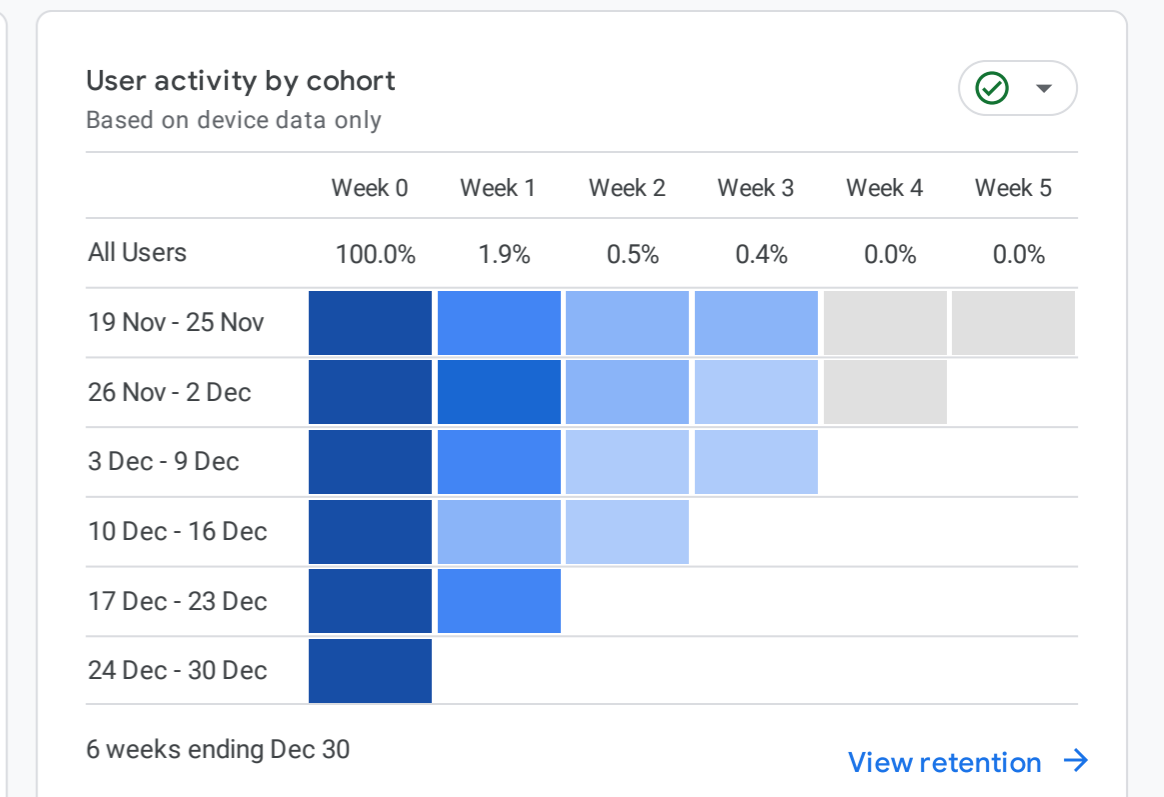

All Users [Add comparison](#)

Custom 1 Jan - 31 Dec 2023

Thomas Gray Archive report

WHERE DO YOUR NEW USERS COME FROM?

WHAT ARE YOUR TOP CAMPAIGNS?

HOW ARE ACTIVE USERS TRENDING?

HOW WELL DO YOU RETAIN YOUR USERS?

WHICH PAGES AND SCREENS GET THE MOST VIEWS?

WHAT ARE YOUR TOP EVENTS?