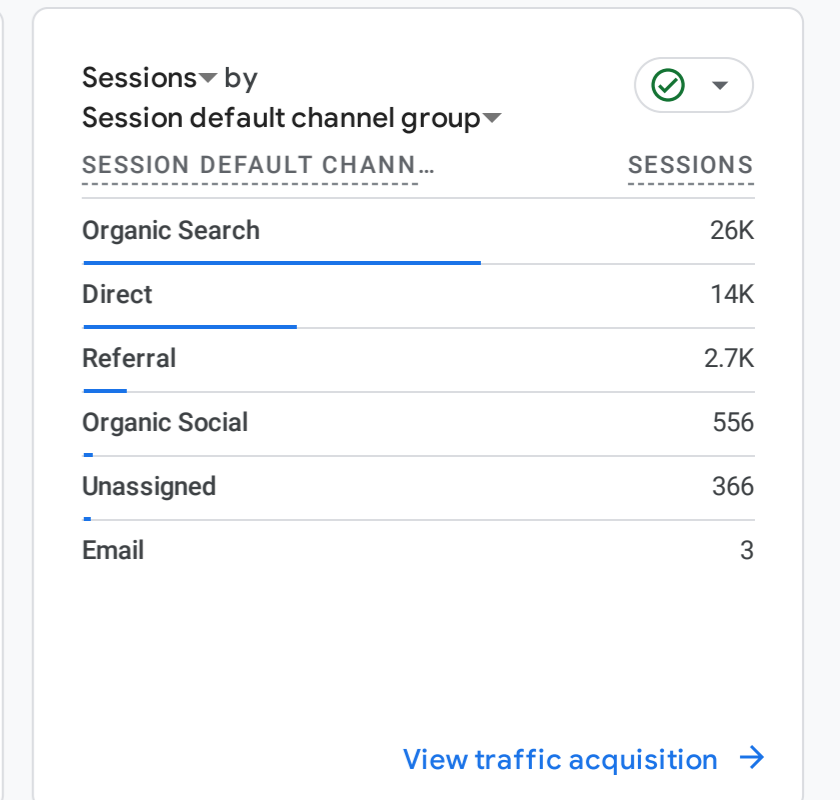

All Users [Add comparison](#)

Custom 1 Jan - 31 Dec 2023

Thomas Gray Archive report

WHERE DO YOUR NEW USERS COME FROM?

WHAT ARE YOUR TOP CAMPAIGNS?

HOW ARE ACTIVE USERS TRENDING?

HOW WELL DO YOU RETAIN YOUR USERS?

WHICH PAGES AND SCREENS GET THE MOST VIEWS?

WHAT ARE YOUR TOP EVENTS?